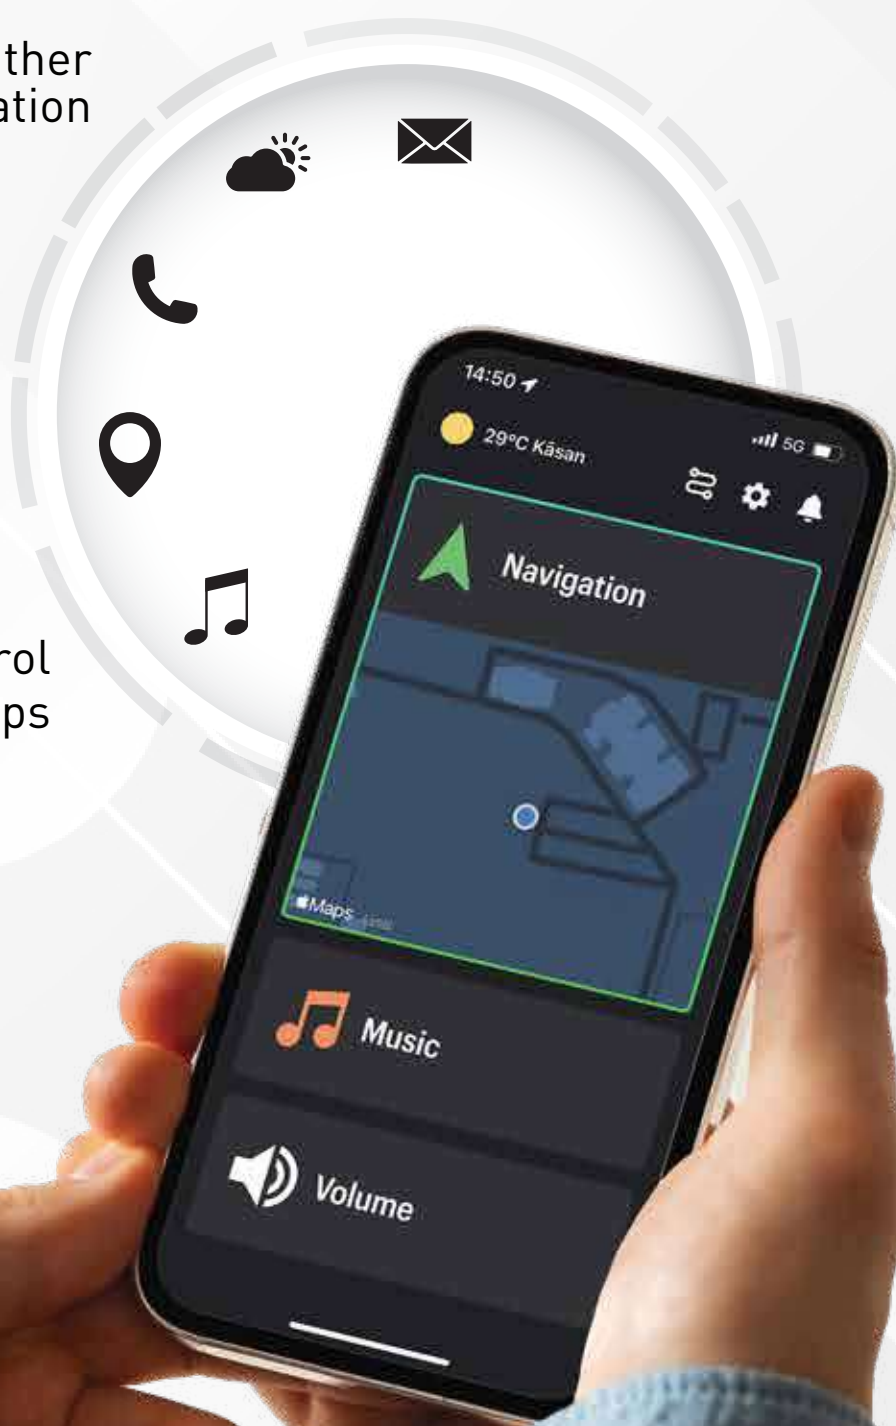

TFT Screen Display

Get a fully-loaded meter featuring superb day and night-time visibility with its 10.67cm TFT display that provides multi-angle visibility, thus ensuring high image quality. Optimize your screen viewing experience with three adjustable brightness levels.

*The TFT Screen shown is of the Activa 125.

Honda RoadSync

The Honda RoadSync App connects your smartphone to your Activa via Bluetooth, enabling you to access essential functions such as navigation, calls, texts, and music without interrupting your ride.

Manage messages
via voice commands

Get real-time weather
updates for any location

Manage and make calls
directly from your Activa

Use turn-by-turn navigation
to reach anywhere

Enjoy music control
at your fingertips

Steps to Connect Honda RoadSync

Step 1: Download and Set Up

- Install the Honda RoadSync app from the app store.
- Grant the required permissions.

Step 2: Connect Your Device

- Provide access to the app.
- Choose your model & set up Bluetooth with handle switch.