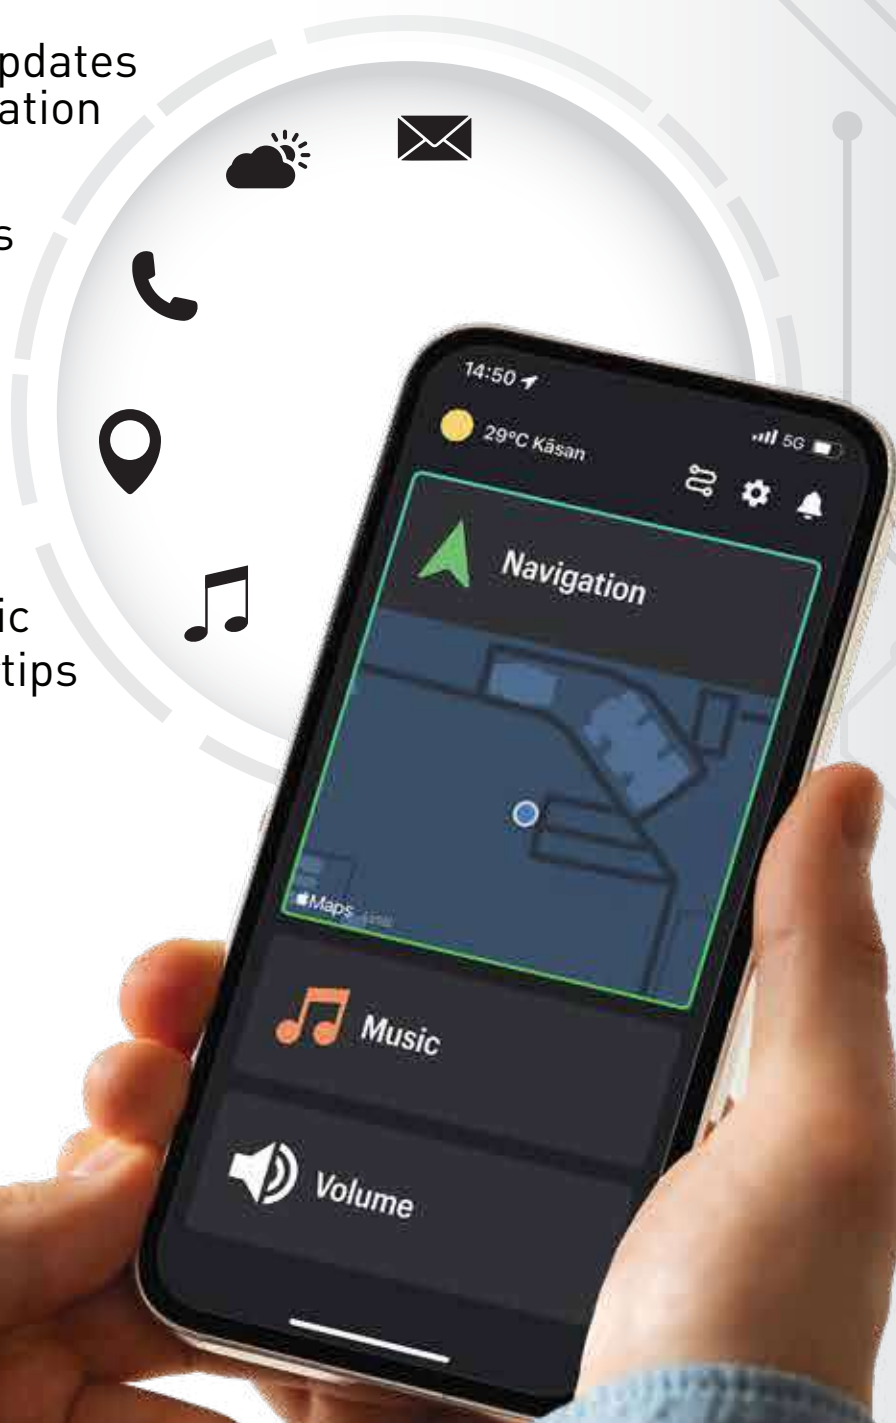

Smart UNLOCK

No need to fumble for your key—Honda Smart Key makes unlocking effortless.

Smart START

Start your Activa 125 without even taking the key out of your pocket!

TFT Screen Display

The 10.67cm (4.2") TFT display offers a top-tier meter with exceptional visibility in both day and night. It provides clear visuals from various angles, ensuring high image quality. The screen also comes with three adjustable brightness levels for optimal viewing.

Honda RoadSync

The Honda RoadSync App connects your smartphone to your Activa 125 via Bluetooth, allowing you to use key functions like navigation, calls, texts, and music without disrupting your ride.

Manage messages
via voice commands

Get real-time weather updates
for any location

Make or manage calls
right from your Activa

Reach anywhere via
turn-by-turn navigation

Control music
on your fingertips

Steps to Connect Honda RoadSync

Step 1: Download and Set Up

- Install the Honda RoadSync app from your app store.
- Grant all required permissions.

Step 2: Connect Your Device

- Allows access to the app.
- Select model & set up Bluetooth with handle switch.